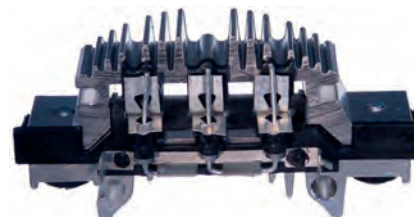

131698 Rectifier

Replacing: UBB512, UBB503
35 Amp/diode, B+/threaded M6,
OD 100.00, Mount. dist. 53.00,
No./diodes 6