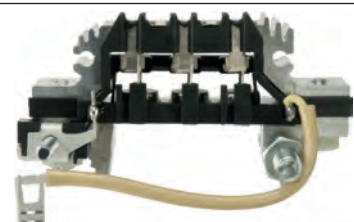

139518 Rectifier

Manufacturer: Iskra/Mahle
Replacing: 16.905.654
Servicing: 11.201.122, 11.201.145,
11.201.210, 11.201.211, 11.201.244,
11.201.245, 11.201.257, 11.201.510,
11.201.529, 11.201.583
25 Amp/diode, B+/threaded M8/13.35,
D+ threaded M5/15.50, OD 99.90,
Mount. dist. 59.22, B+ type Screw,
D+ type Screw, No./diodes 6,
Capacitor w/o