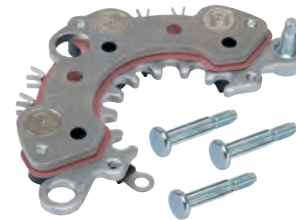

235893 Rectifier

Servicing: LR170-758
6-30 Amp/diode, B+/threaded M5/6.39, ID 40.00, OD 114.14, Mount. dist. 67.87, Diode type Press-fit, No./diodes 6