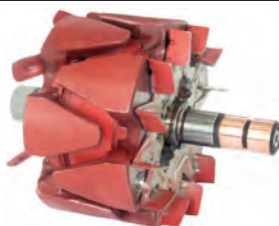

14 Volt, 40 Amp, Thread size M14-1.50, OD 76.50, Shaft dia. 15.00, Total length 133.15, Rotation CR
Shaft: HC-CARGO 135111.

137373 Rotor

Replacing: 021200-3361, 021200-3360

Servicing: 100210-3070, 100210-3190, 100210-3210, 100210-3410, 100211-2661, 100211-5000, 100211-5020, 100211-5021, 100211-5040