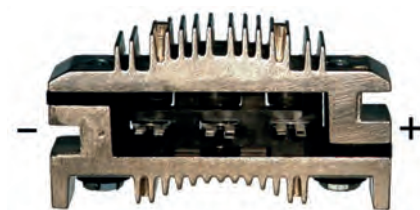

130634 Rectifier

Replacing: UBB204

35 Amp/diode, OD 74.00,
No./diodes 6, Capacitor w/o