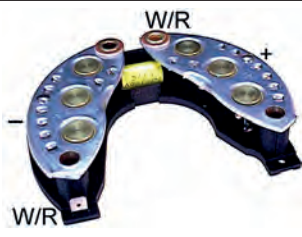

132985 Rectifier
Replacing: NC141, A523724A, A523707A, A180537A, 592881, 105690, 105252
Servicing: A13N171, A13N88, A14N178, A14N62
35 Amp/diode, ID 44.20, OD 115.00, Mount. dist. 85.00, Diode type HD, No./diodes 6, Capacitor w/
Alternative no.: 610323