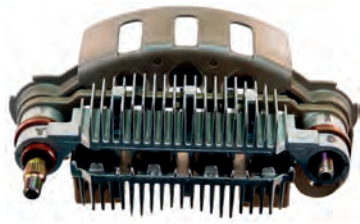

230046 Rectifier

Replacing: A860X63270
Servicing: A002T82491A, A002T82491B, A002TA4091, A002TA4091A, A002TA4092A, A002TB3891, A002TB3891KD, A2T82491A, A2T82491B
30 Amp/diode, B+/threaded M5/16.25, OD 107.60, Mount. dist. 85.00, B+ type Screw, No./diodes 8, Capacitor w/o