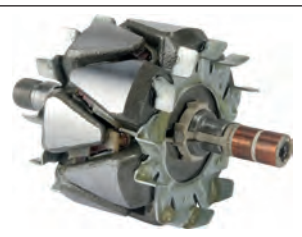

236223 Rotor
Servicing: 2655103, 2655635, A0002655023,
A0002655103
14 Volt, 90 Amp, Thread size M16-1.50,
OD 91.40, Shaft dia. 17.00,
Total length 146.80, Rotation CR