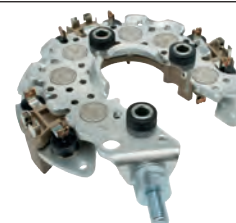

237607 Rectifier

Servicing: 104210-2730, 104210-2750, 104210-2780, 104210-3520, 104210-3521, 104210-3522, 104210-3523, 104210-3524, 104210-3560
24 Zener Volt, 50 Amp/diode, B+/threaded M8/28.00, ID 29.44, OD 117.00, B+ type Bolt, Diode type Avalanche, No./diodes 12, Capacitor w/o