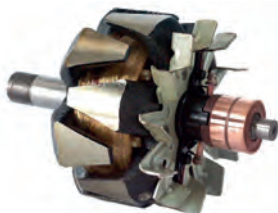

137132 Rotor

Replacing: D3187, D3181, D3177, D3174, D3173, D3172, 1989632, 10499985, 10495681, 10479985, 10474093, 10472287

Servicing: CS130, 10463007, 10463011, 10463012, 10463013, 10463014, 10463015, 10463016, 10463017, 10463043, 10463097, 10463172

14 Volt, 100/105 Amp, Thread size 0.669-20, OD 95.80, Shaft dia. 17.00, Total length 149.50, Rotation CR
Nut: HC-CARGO 132346.