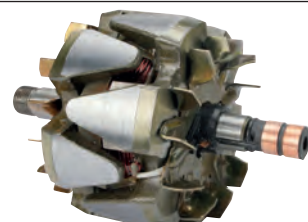

14 Volt, 100 Amp, Thread size M16-1.50, OD 98.30, Shaft dia. 17.00, Total length 150.00, Rotation CR

232198 Rotor

Replacing: F00M131661, F00M131608

Servicing: 0120000017, 0120000035, 0123510095, 0124515010, 0124515011, 0124515012, 0124515013, 012451501A, 0124515020, 0124515021