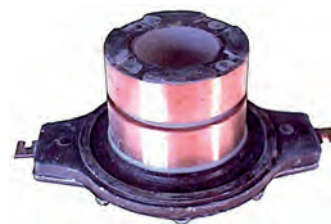

230256 Rotor

Replacing: NF092, 593264

Servicing: 2541618, 2541635, 2541640, 2541648, A14N182, A14N185, A14N190

28 Volt, 55 Amp, Thread size M17-1.50, OD 99.40, Shaft dia. 17.00, Total length 159.50

230722 Rotor

Replacing: 593275

Servicing: 2541873, 2541916, 2542415, 2542415A, 2542416, 2542416A, 2809249, 2809249A, A14VI19, A14VI20, HD90S010, HD90S011

28 Volt, 90 Amp, Thread size M16-1.50, OD 110.50, Shaft dia. 17.00, Total length 151.50, Rotation CR

Rotor Parts

Shafts

230101 Rotor Shaft

Thread size M17-1.50, OD/shaft 17.00, Total length 198.00, No./splines 19

239005# Rotor Shaft

Thread size M16-1.50, OD/shaft 17.00, Total length 153.65

Slip Rings

Pkg. 10

130842 Slip Ring

Replacing: 949100

Servicing: 96014, A11M12, A11M4, A11M6, A13N33

ID 30.00, OD 15.00, Total length 21.40

Pkg. 5

131814 Slip Ring

Servicing: 2541127, 2541731, A11VI47, A13N113, A14N132, A14N67

ID 17.00, OD 30.00, Total length 28.00

Alternative no.: B131814

Pkg. 5

131815 Slip Ring

Servicing: 2541415, A11VI22

ID 15.00, OD 30.00, Total length 27.00

Alternative no.: B131815

Pkg. 10

132295 Slip Ring

Servicing: 15SI, 2541159, 2541469, A12M15, A12M16, A12M9, A12R22, A12R36, A12R38, A12R45, A12R46, A12R50, A12R73, A12RP73, A13N172

ID 30.00, OD 17.00, Total length 28.00

134492 Slip Ring

Servicing: 2104248, 2105958, 2181726, 2181727, 2181730, 2183106, 2518058, 2518085, 2518086, 2541116, 2541117, 2541118, 2541119

ID 17.00, OD 30.00, Total length 29.00

Pkg. 10

135173 Slip Ring

Servicing: 2541801, A13VI114, A13VI178, A13VI202, A13VI237

ID 7.90/8.75, OD 14.90, Total length 24.00

Quick repair: HC-CARGO 234489.

Pkg. 10

135179 Slip Ring

Replacing: 512006