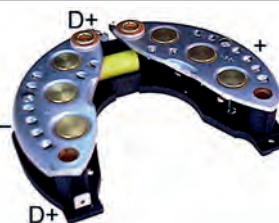

131569 Rectifier

Replacing: UBB242, UBB240
50 Amp/diode, ID 37.10, OD 116.00,
Mount. dist. 85.00, No./diodes 6,
Capacitor w/
82 Ohm resistor.