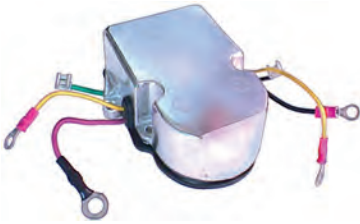

138593 Regulator
 Replacing: 8RG2031, 105-245
 Servicing: 110-284, 8HC2023K, 8HC2024K
 14 Volt, 13.8 Volt setting,
 Dist. mount. holes 74.00
 Adjustable voltage. Wiring code: red: positive, black: ground, green: field, yellow: stator.