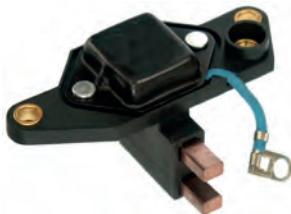

137694 Regulator

Replacing: YV5914H, 592602, 2518396
Servicing: 2518028, 2541399, 2541619, A13E17, A13E30, A13E50, A13E63
14 Volt, 14.4 Volt setting,
Dist. mount. holes 70.00

138204 Regulator

Replacing: TA500C02401
Servicing: AB190058, AB190147, TA000A14501
14 Volt, Dist. mount. holes 52.70,
Regulator type Electronic