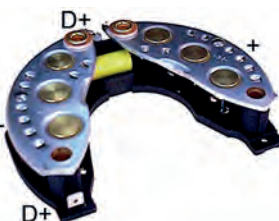

131569 Rectifier

Replacing: 71216903, 71215403, 71215103
Servicing: 71635202, 71635502, 71635702, 71635802, 71636002, 71636202, 71636302, 71636402, 71636802, 71636902, 71645002, 71650202

50 Amp/diode, ID 37.10, OD 116.00,
Mount. dist. 85.00, No./diodes 6,
Capacitor w/
82 Ohm resistor.