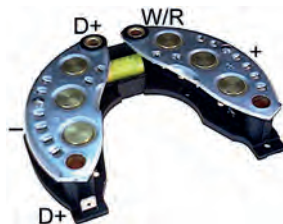

131568 Rectifier

Replacing: NC137, 104269, 101701, 101227

Servicing: 2541147, A13N11, A13N245, A13N291, A13N293, A13N296, A13N297, A13N44T, A13N45T, A14N133, A14N135, A14N39

50 Amp/diode, ID 46.00, OD 116.00, Mount. dist. 85.00, No./diodes 6, Capacitor w/o
w/ terminal W.