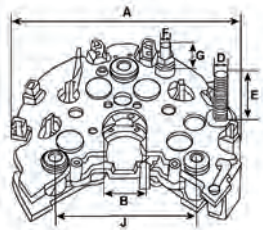

For rotors specific:

A = OD
G = Total length
J = Shaft diameter
M = Thread size

For stators specific:

A = OD
B = ID
C = Height
F = OD 1

For rectifiers specific:

A = OD
B = ID
D = B+ thread
E = B+
F = D+ thread
G = D+
J = Mounting distance