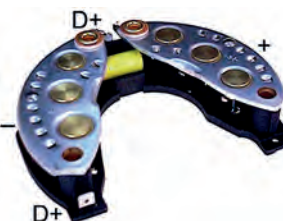

131569 Rectifier

Replacing: NC217, NC134, 592841, 592746, 592745, 105754, 105554, 103546, 102339, 101776, 101773

Servicing: 2183106, 2518058, 2541170, 2542296, A13N100, A13N101, A13N102, A13N111, A13N118, A13N130, A13N135, A13N144, A13N176

50 Amp/diode, ID 37.10, OD 116.00, Mount. dist. 85.00, No./diodes 6, Capacitor w/
82 Ohm resistor.