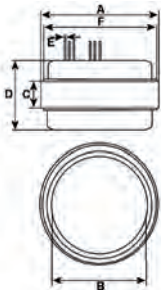

For rotors specific:

A = OD
G = Total length
J = Shaft diameter
M = Thread size

For stators specific:

A = OD
B = ID
C = Height
F = OD 1

For rectifiers specific:

A = OD
B = ID
D = B+ thread
E = B+
F = D+ thread
G = D+
J = Mounting distance