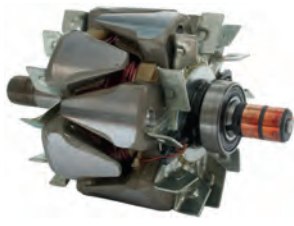

235172 Rotor
Replacing: 85563021
Servicing: A127IM, 063321940010, 063377005010, 63321814, 63321815, 63321816, 63321862
14 Volt, 140 Amp, Thread size M17-1.50, OD 99.50, Shaft dia. 17.00, Total length 160.10