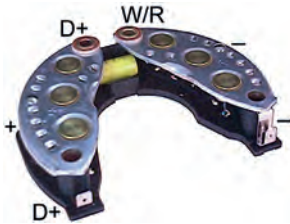

131701 Rectifier

Replacing: UBB235
35 Amp/diode, ID 39.50, OD 115.00, Mount. dist. 85.00, Diode type HD, No./diodes 6, Capacitor w/
Alternative no.: 610503