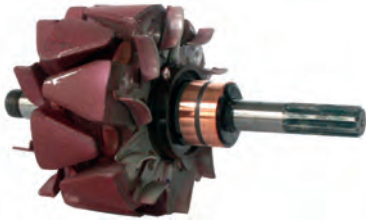

233768 Rotor

Servicing: LR1100-502, LR1100-502A, LR1100-502B, LR1100-502C, LR1100-502D, LR1100-502E, LR1100-502F, LR1100-502G, LR1100-502H

14 Volt, 100 Amp, Thread size M16-1.50, OD 107.55, Shaft dia. 17.00, Total length 202.00, Rotation CR, Splines 8