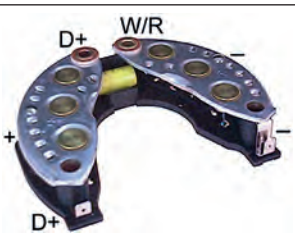

131701 Rectifier
Replacing: NC730, 593309, 593199, 593188, 592754, 181155, 103551, 102556
Servicing: 2181762, 2181991, 2181991C, 2518039C, 2541168, 2541191B, 2541403, 2541778, A13N140T, A13N143M, A13N147, A13N147M
35 Amp/diode, ID 39.50, OD 115.00, Mount. dist. 85.00, Diode type HD, No./diodes 6, Capacitor w/
Alternative no.: 610503