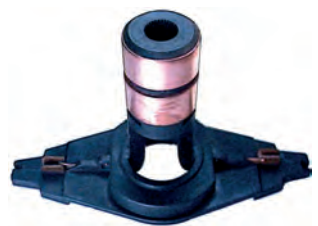

138441 Slip Ring
Servicing: A115I, A127I, 24329, 24330, 24344, 54022443, 54022453, 54022454, 54022459, 54022464, 54022468, 54022487, 54022498
ID 6.80, OD 16.00, Total length 46.50