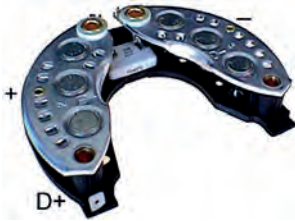

134098 Rectifier

Replacing: 592749

Servicing: 2541142, 2541180, 2541181, 2541182, 2541366, 2541367, 2541368, 2541489, 2541672, 2541695, A13N151, A13N167, A13N177
105 Amp/diode, ID 45.00, OD 116.00, Mount. dist. 85.00, No./diodes 6, Capacitor w/