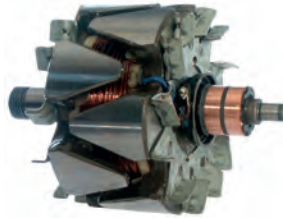

231568 Rotor

Servicing: A002TA2091, A002TA2091D, A002TA2091E, A002TA2091F, A002TA2094, A002TA2094B, A002TA2094C, A002TA2094D, A002TA3791
14 Volt, 90 Amp, Thread size M17-1.50, OD 99.40, Shaft dia. 17.00,
Total length 143.00, Rotation CR