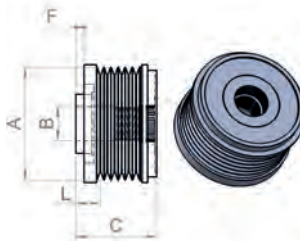

A = OD
B = Bore diameter
C = Width
E = Depth
F = Distance/back
L = Measurement first groove