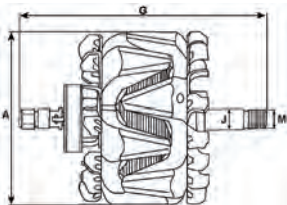

For rotors specific:

A = OD
G = Total length
J = Shaft diameter
M = Thread size

For stators specific:

A = OD
B = ID
C = Height
F = OD 1

For rectifiers specific:

A = OD
B = ID
D = B+ thread
E = B+
F = D+ thread
G = D+
J = Mounting distance