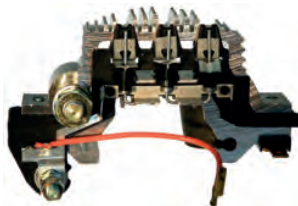

132938 Rectifier

Replacing: UBB502
35 Amp/diode, B+/threaded M8/18.00, D+ threaded M5/16.00, ID 46.00, OD 113.00, B+ type Screw, D+ type Screw, No./diodes 6, Capacitor w/o
Alternative no.: 610273