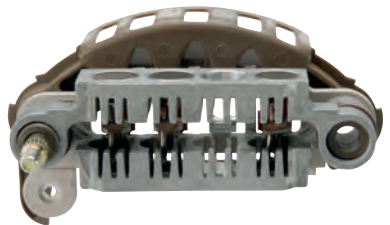

235527 Rectifier

Servicing: A005TA6291, A005TA6291A, A005TA6291B, A005TA6291C, A005TA6291D, A005TA6291E, A005TA6291F, A005TA6291G, A005TA6291H
14 Volt, 30 Amp/diode, B+/threaded M5/18.00, OD 97.65, Mount. dist. 75.00, No./diodes 6, Capacitor w/o