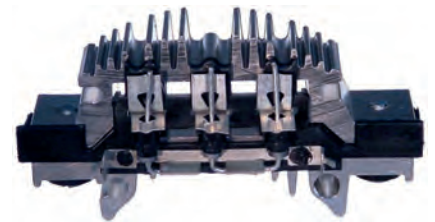

131698 Rectifier

Replacing: 592554, 501118, 501096, 501-
118, 501-115, 501-114, 501-112, 501-108,
501-107, 501-102, 501-101

Servicing: 2518032, 2518033, 2518073,
2518074, 2518099, 2541128, 2541129,
2541423, 2940020, 2940060, 2940090,
2940208, 2940275

35 Amp/diode, B+/threaded M6,
OD 100.00, Mount. dist. 53.00,
No./diodes 6