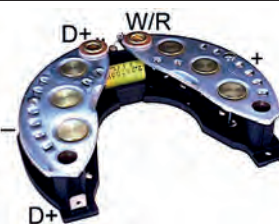

131569 Rectifier

Replacing: UBB242, UBB240
 50 Amp/diode, ID 37.10, OD 116.00,
 Mount. dist. 85.00, No./diodes 6,
 Capacitor w/
 82 Ohm resistor.

131570 Rectifier

Replacing: UBB243
 50 Amp/diode, ID 41.85, OD 116.00,
 Mount. dist. 85.00, No./diodes 6,
 Capacitor w/
 330 Ohm resistor.