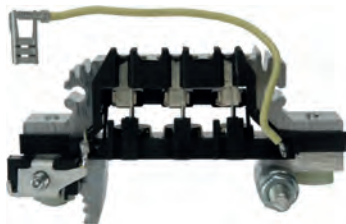

333746 Rectifier
Manufacturer: Mahle Letrika
Replacing: 16.907.518
Servicing: 11.201.242, 11.201.662, AAK4543
14 Volt, 20-24 Zener Volt,
B+ / threaded M6, ID 46.00, OD 97.50,
Mount. dist. 53.60, B+ type Bolt,
Diode type Zener, No./diodes 6

Rectifier Parts

Various

Pkg. 1000

331024 Rivet
Servicing: 11.203.051, 11.203.065,
11.204.254, 11.204.276, AAN5120, AAN5122,
AAN8166
OD 7.20, OD/collar 11.05, Length 13.92,
Height/collar 0.60, Collar w/