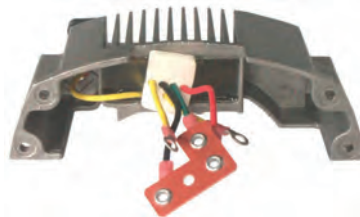

233640 Regulator

Manufacturer: Prestolite

Replacing: 105-368

Servicing: 8SC2023Z

14 Volt, 14.5 Volt setting,
Dist. mount. holes 146.00