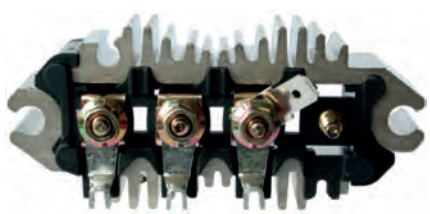

133432 Rectifier
Replacing: 300903
Servicing: 2518085, 2541178, 2541197, 2541329, 2541849, A14N104, A14N124, A14N138, A14N140, A14N160, A14N165, A14N205, A14N67
35 Amp/diode, OD 87.00, Mount. dist. 75.00, No./diodes 6, Capacitor w/o