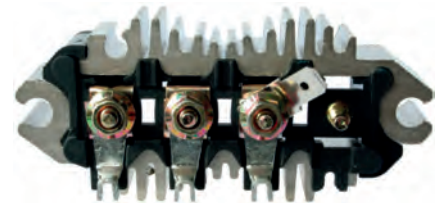

133432 Rectifier

Replacing: UBB256
35 Amp/diode, OD 87.00, Mount. dist. 75.00, No./diodes 6, Capacitor w/o