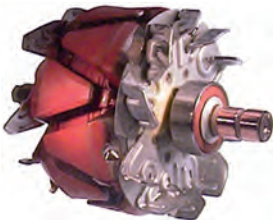

138416 Rotor

Replacing: 021200-8280, 021200-5940, 021200-4890, 021200-3890

Servicing: 100211-6000, 100211-6010, 100211-6020, 100211-6030, 100211-6031, 100211-6050, 100211-6051, 100211-6080, 100211-6090

14 Volt, 120 Amp, Thread size M14-1.50, OD 101.40, Shaft dia. 17.00, Total length 157.00, Rotation CR