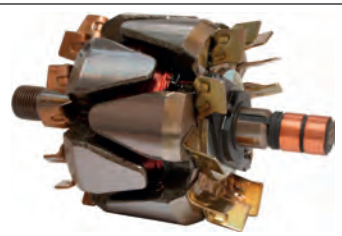

136674 Rotor
Replacing: 085562283010, 085562270010, 085562208010, 085562131010, 085562071010, 085561421010, 085561411010
Servicing: A115I, 063321200010, 063321204010, 063321205010, 063321233010, 063321234010, 063321235010, 063321252010, 063321270010
14 Volt, 65/85 Amp, Thread size M17-1.50, OD 91.30, Shaft dia. 17.00, Total length 153.00, Rotation CR