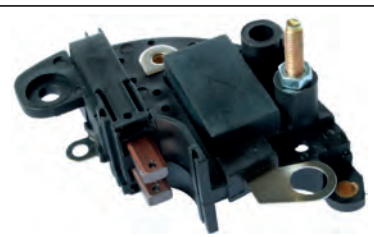

136432 Regulator
Replacing: RTM152A, RTM151C, RTM151B, RTM151A, RTM121A, 85563051, 85561291, 83611361, 08556351010
Servicing: AA1151, 63320200, 63320203, 63320219, 63320227, 63320235, 63320238, 63321200, 63321204, 63321205, 63321233, 63321234
14 Volt, 14.7 Volt setting,
Dist. mount. holes 60.20, D+ type Screw,
Regulator type Electronic
HD Version: HC-CARGO 331850.
Alternative no.: 610324