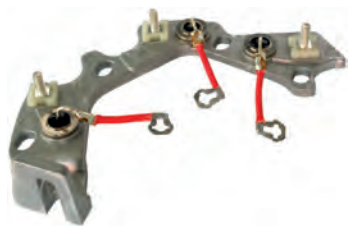

131879 Rectifier

Replacing: 1971670

Servicing: 25SI, 26SI, 10459003, 10459007, 1117069, 1117155, 1117225, 1117226, 1117227, 1117228, 1117229, 1117231, 1117233

35 Amp/diode, ID 68.55, OD 152.60, No./diodes 3, Capacitor w/o
Positive. Negative diode: HC-CARGO 133194.