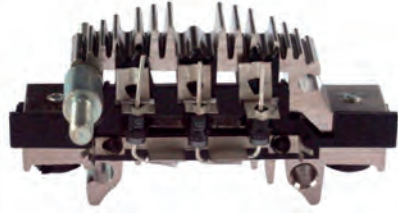

Rectifiers

135857 Rectifier

Replacing: 855806
Servicing: A3024, 857606, 857612, 857626, 857633, 857638, 858693, A3024/13, A3024/20, A3024/29, A3024/30, A3024/33, A3024/40
B+/threaded M6/16.90, OD 100.00,
Mount. dist. 53.00, B+ type Screw,
No./diodes 6, Capacitor w/o