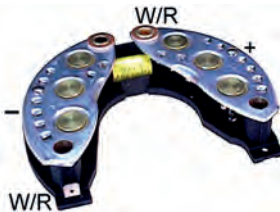

132985 Rectifier

Replacing: UBB237
35 Amp/diode, ID 44.20, OD 115.00, Mount. dist. 85.00, Diode type HD, No./diodes 6, Capacitor w/
Alternative no.: 610323