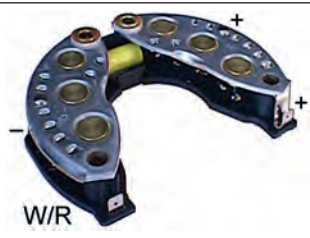

133689 Rectifier
Replacing: NC936, NC216, NC139, NC133, 593194, 300082, 105629, 105135, 100157
Servicing: A13N103, A13N106, A13N113, A13N114, A13N116, A13N120, A13N124, A13N125, A13N126, A13N127, A13N128, A13N146T, A13N159
35 Amp/diode, ID 45.00, OD 116.00, Mount. dist. 85.00, No./diodes 6, Capacitor w/
Alternative no.: 610325