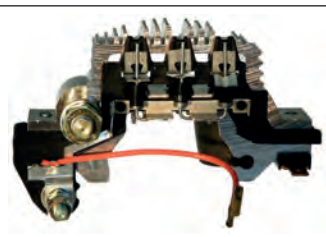

132938 Rectifier
Replacing: 2523321
Servicing: 2940308, 2940369
35 Amp/diode, B+/threaded M8/18.00, D+ threaded M5/16.00, ID 46.00, OD 113.00, B+ type Screw, D+ type Screw, No./diodes 6, Capacitor w/o
Alternative no.: 610273