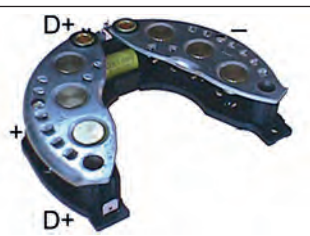

133741 Rectifier
Replacing: NC142, 592749, 592747, 592742, 592741, 2518407, 105814, 105813
Servicing: 2541171, A13N167, A13N177, A13N80, A13N95, A14N16
35 Amp/diode, ID 41.00, OD 115.00, Mount. dist. 85.00, Diode type HD, No./diodes 6, Capacitor w/o
82 Ohm resistor.