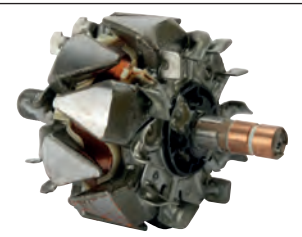

239622 Rotor
Replacing: 593567
Servicing: 2542225A, 2542225B, 2542241A,
2542241B, 2542241C, 2542241E, 2542244,
2542245C, 2542284, 2542284B, 2542284C,
2542379A
14 Volt, 90 Amp, Thread size M16-1.50,
OD 98.30, Shaft dia. 17.00,
Total length 143.10, Rotation CR
Can only be used w/ HC-CARGO 235242.