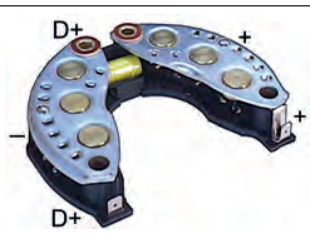

133687 Rectifier
Replacing: 101713
Servicing: A13R259, A13R266, A14N11, A14N38, A14N71
50 Amp/diode, ID 45.00, OD 116.00, Mount. dist. 86.80, No./diodes 6, Capacitor w/