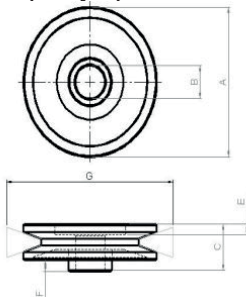

For pulleys specific:

A = OD
B = Bore diameter
C = Width
E = Depth
F = Distance/back