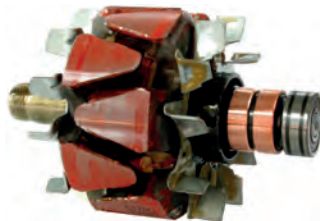

138725 Rotor

Replacing: L170G-71001, L170-51002, L160G-61002

Servicing: LR160-723, LR160-723B, LR160-724, LR160-727, LR160-727B, LR160-728, LR160-728B, LR160-728C, LR160-728E, LR160-728F

14 Volt, 70 Amp, Thread size M16-1.50, OD 92.50, Shaft dia. 17.00, Total length 143.00, Rotation CR
Shaft: HC-CARGO 137779.