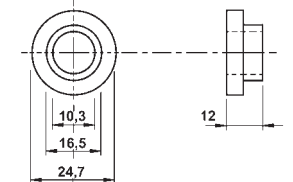

610060 Steel bush

Servicing: 0986038351, 0986042051, 2541778, a14n196m

ID 10.20, OD 16.50, OD/collar 24.70, Length 12.00, Height/collar 2.20