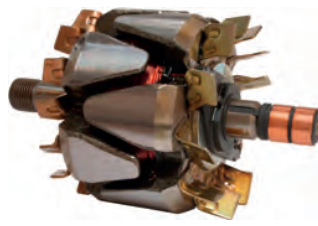

136674 Rotor
Replacing: 85562283, 85562270, 85562208, 85562131, 85562071, 85561421, 85561411, 83615091, 83610601
Servicing: A115I, 063341658000, 063377002010, 063377008010, 063377423010, 63320200, 63320203, 63320204, 63320227, 63320238
14 Volt, 65/85 Amp, Thread size M17-1.50, OD 91.30, Shaft dia. 17.00, Total length 153.00, Rotation CR