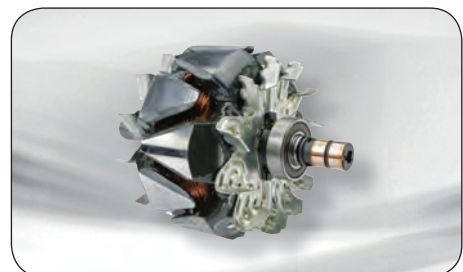

Edition 2017-2019