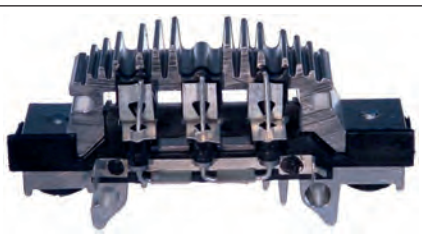

25 Amp/diode, ID 43.50, OD 98.00, Mount. dist. 65.00, B+ type Spade, No./diodes 6, Capacitor w/o

131698 Rectifier
 Replacing: NB787, NB439, NB436, NB123, NB122, NB120, 592650, 592554, 501118, 2522175
 Servicing: 2518057, 2565994, 2565995, 2927120, 2927550, 2929510, 2929580, 2929640, 2937130, 2937390, 2938680, 2939210, 2940275
 35 Amp/diode, B+/threaded M6, OD 100.00, Mount. dist. 53.00, No./diodes 6