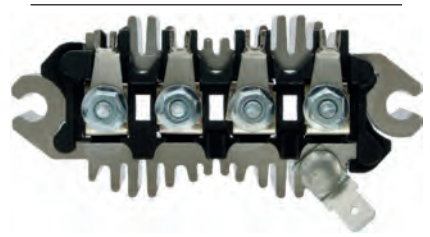

133433 Rectifier
Replacing: 300903
Servicing: 2518085, 2541178, 2541197, 2541329, 2541849, A14N104, A14N124, A14N138, A14N140, A14N160, A14N165, A14N205, A14N67
35 Amp/diode, OD 87.00, No./diodes 8, Capacitor w/o