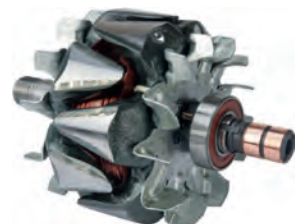

236536 Rotor
Manufacturer: Bosch
Replacing: F00M121629
Servicing: 0124425004, 0124425005, 0124425006, 0124425007, 0124425008, 0124425009, 0124425010, 0124425015, 0124425020, 0124425026
14 Volt, 120 Amp, Thread size M16-1.50, OD 97.90, Shaft dia. 17.00, Total length 150.00, Rotation CR